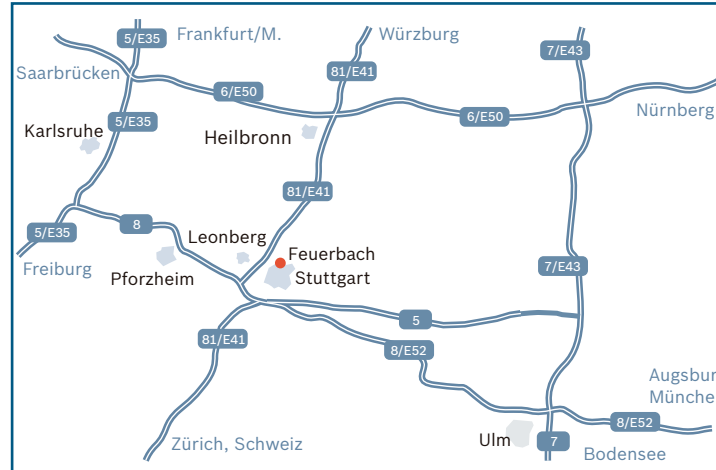

Location **Feuerbach**

Traveling by car

From Heilbronn, Mannheim and Würzburg (A81):

At motorway exit Stuttgart-Feuerbach, turn right onto the B295 towards Feuerbach, then straight ahead until Stuttgart-Feuerbach. Continue along the B295 through the tunnel. At the first traffic lights, continue along B295 to Stuttgart Center ("S-Zentrum") and Stuttgart-Zuffenhausen. At the second traffic lights, turn left towards Stuttgart-Zuffenhausen and Stuttgart-Feuerbach Nord. Now you have reached Wernerstraße. The Bosch industrial estate (Tor 1) is on your left.

From Karlsruhe, Munich, Singen (A8):

At the Leonberg motorway junction ("Autobahndreieck Leonberg"), take the A81 towards Heilbronn. At the Stuttgart-Feuerbach motorway exit, turn right onto the B295 towards Stuttgart-Feuerbach. Continue along the B295 through the tunnel. At the first traffic lights, continue along the B295 to Stuttgart Center ("S-Zentrum") and Stuttgart-Zuffenhausen. At the second traffic lights, turn left towards Stuttgart-Zuffenhausen and Stuttgart-Feuerbach Nord. Now you have reached Wernerstraße. The Bosch industrial estate (Tor 1) is on your left.

Robert Bosch GmbH

Wernerstraße 51
D – 70469 Stuttgart-Feuerbach
phone +49 (0) 711/811-0

Location Feuerbach

Traveling by public transportation

From Stuttgart Airport:

Take the "S-Bahn" (city railway) Line 2 (direction Backnang) or 3 (direction Schorndorf) to Central Station (Hauptbahnhof), app. 30 mins. Then take "S-Bahn" Line 4 (direction Marbach), 5 (direction Bietigheim) or 6 (direction Weil der Stadt) to Feuerbach (app. 10 mins.). Continue on foot to the Bosch industrial estate (Tor 1) (app. 10 mins.)

or take a taxi.

From Stuttgart Hauptbahnhof (main station):

Take the "S-Bahn" (city railway) Line 4 (direction Marbach), 5 (direction Bietigheim) or 6 (direction Weil der Stadt) to Feuerbach (app. 10 mins.). Continue on foot to the Bosch industrial estate (Tor 1) (app. 10 mins.)