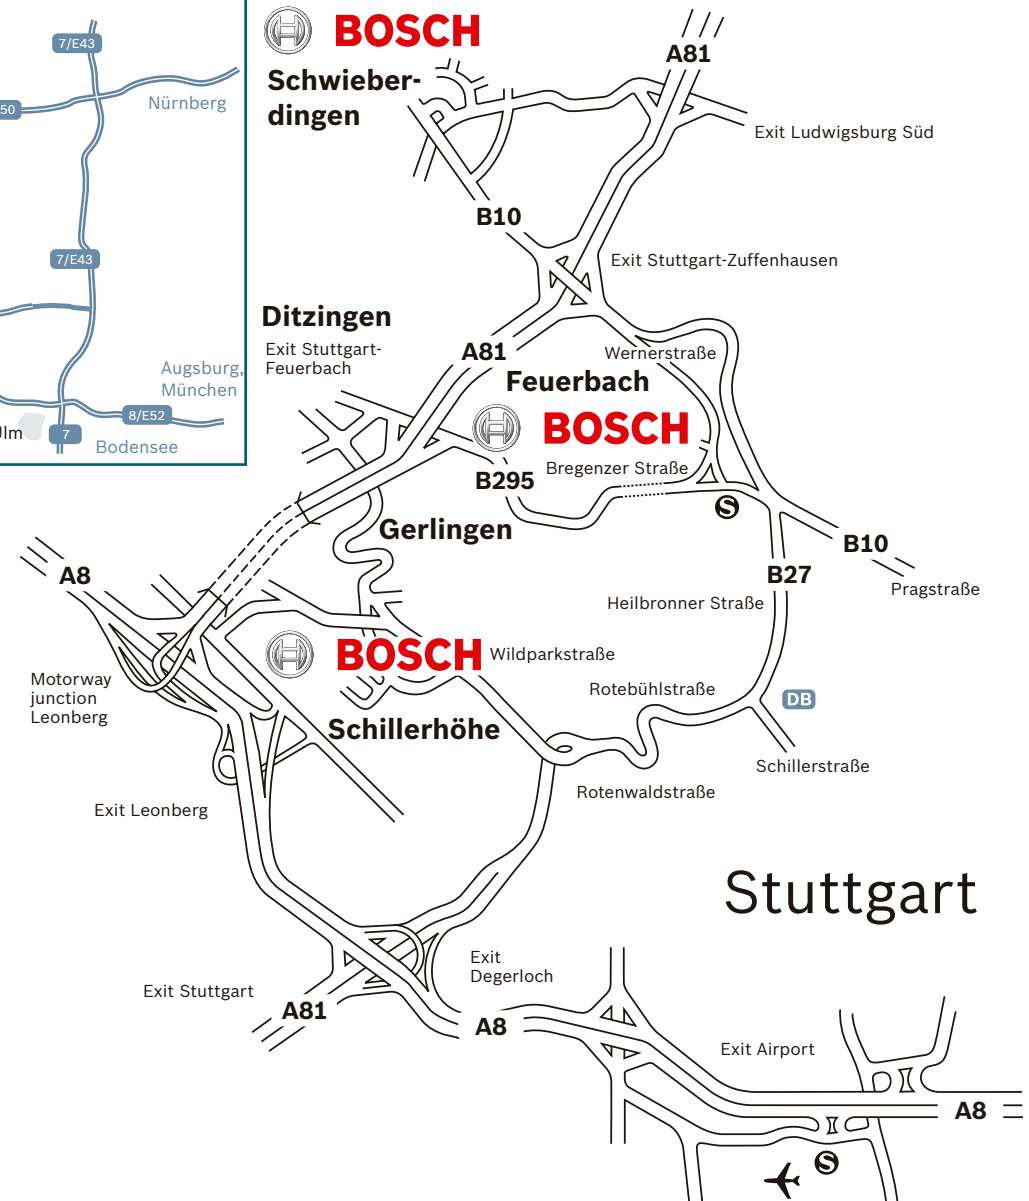

Location **Feuerbach**

Traveling by car

From Heilbronn, Mannheim and Würzburg (A81):

At motorway exit Stuttgart-Feuerbach, turn right onto the B295 towards Feuerbach, then straight ahead until Stuttgart-Feuerbach. Continue along the B295 through the tunnel. At the first traffic lights, continue along B295 to Stuttgart Center ("S-Zentrum") and Stuttgart-Zuffenhausen. At the second traffic lights, turn left towards Stuttgart-Zuffenhausen and Stuttgart-Feuerbach Nord. Now you have reached Wernerstraße. The Bosch industrial estate (Tor 1) is on your left.

From Karlsruhe, Munich, Singen (A8):

At the Leonberg motorway junction ("Autobahndreieck Leonberg"), take the A81 towards Heilbronn. At the Stuttgart-Feuerbach motorway exit, turn right onto the B295 towards Stuttgart-Feuerbach. Continue along the B295 through the tunnel. At the first traffic lights, continue along the B295 to Stuttgart Center ("S-Zentrum") and Stuttgart-Zuffenhausen. At the second traffic lights, turn left towards Stuttgart-Zuffenhausen and Stuttgart-Feuerbach Nord. Now you have reached Wernerstraße. The Bosch industrial estate (Tor 1) is on your left.

Robert Bosch GmbH

Wernerstraße 51
D – 70469 Stuttgart-Feuerbach
phone +49 (0) 711/811-0

Location Feuerbach

Traveling by public transportation

From Stuttgart Airport:

Take the "S-Bahn" (city railway) Line 2 (direction Backnang) or 3 (direction Schorndorf) to Central Station (Hauptbahnhof), app. 30 mins. Then take "S-Bahn" Line 4 (direction Marbach), 5 (direction Bietigheim) or 6 (direction Weil der Stadt) to Feuerbach (app. 10 mins.). Continue on foot to the Bosch industrial estate (Tor 1) (app. 10 mins.)

or take a taxi.

From Stuttgart Hauptbahnhof (main station):

Take the "S-Bahn" (city railway) Line 4 (direction Marbach), 5 (direction Bietigheim) or 6 (direction Weil der Stadt) to Feuerbach (app. 10 mins.). Continue on foot to the Bosch industrial estate (Tor 1) (app. 10 mins.)