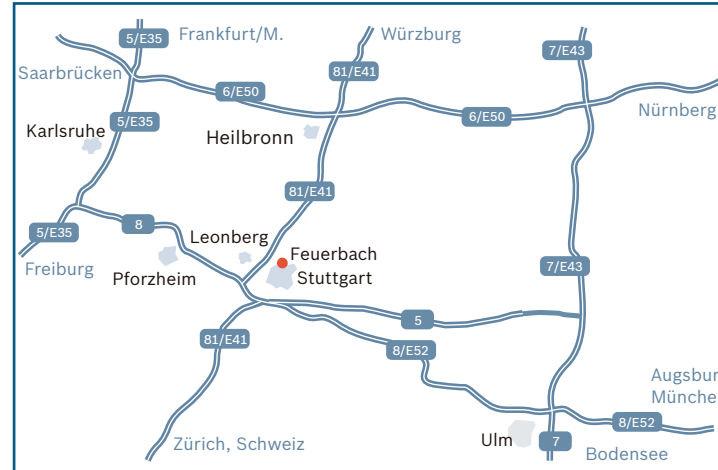

Location Feuerbach

Traveling by public transportation

From Stuttgart Airport:

Take the "S-Bahn" (city railway) Line 2 (direction Backnang) or 3 (direction Schorndorf) to Central Station (Hauptbahnhof), app. 30 mins. Then take "S-Bahn" Line 4 (direction Marbach), 5 (direction Bietigheim) or 6 (direction Weil der Stadt) to Feuerbach (app. 10 mins.). Continue on foot to the Bosch industrial estate (Tor 1) (app. 10 mins.)

or take a taxi.

From Stuttgart Hauptbahnhof (main station):

Take the "S-Bahn" (city railway) Line 4 (direction Marbach), 5 (direction Bietigheim) or 6 (direction Weil der Stadt) to Feuerbach (app. 10 mins.). Continue on foot to the Bosch industrial estate (Tor 1) (app. 10 mins.)

or take a taxi.

Robert Bosch GmbH
Wernerstraße 51
D – 70469 Stuttgart-Feuerbach
phone +49 (0) 711/811-0